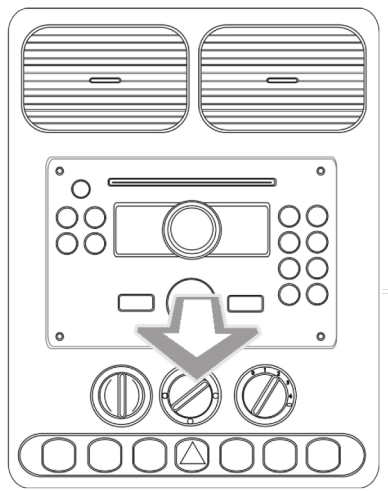

Installation Guide

Part No: CTSSZ002.2 Suzuki Steering Wheel Control Interface

Vehicle Compatibility:

- Suzuki Ertiga 2012 >
- Swift 2011 >
- Vitara 2011 >

Phone Button Support

Steering Wheel Control Functions