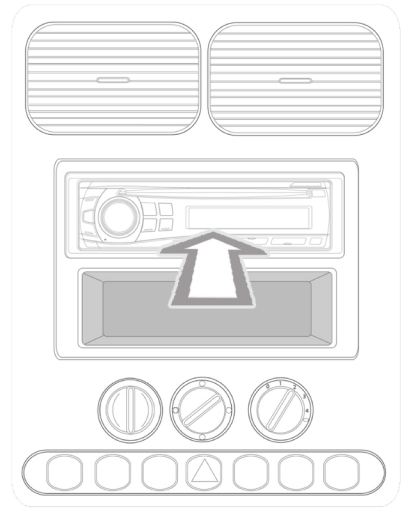

Installation Guide

Part No: CTSSZ002.2 Suzuki Steering Wheel Control Interface

Vehicle Compatibility:

- Suzuki Ertiga 2012 >
- Swift 2011 >
- Vitara 2011 >

Phone Button Support

Steering Wheel Control Functions