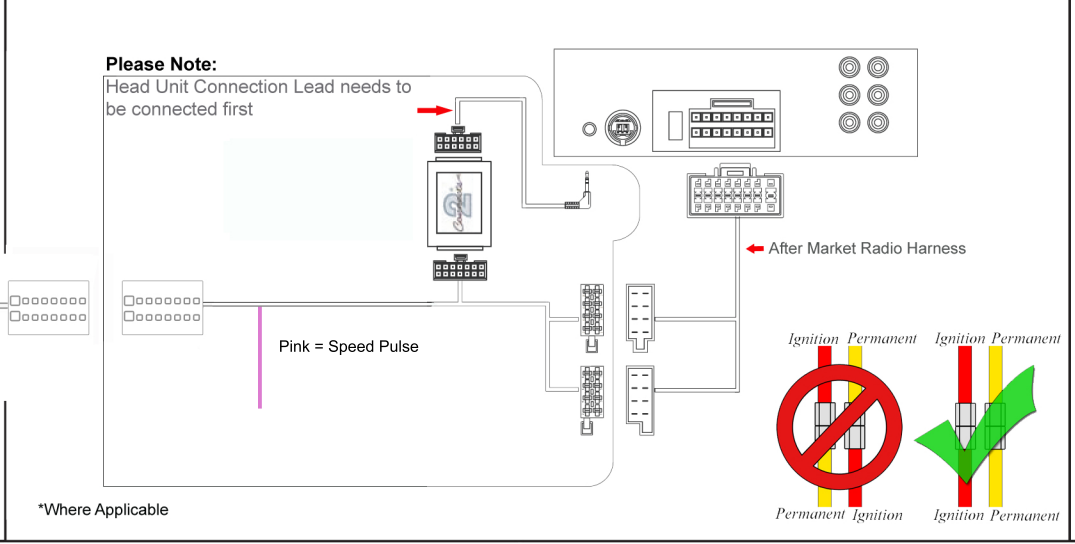

Installation Guide

Part No: CTSSZ002.2 Suzuki Steering Wheel Control Interface

Vehicle Compatibility:

- Suzuki Ertiga 2012 >
- Swift 2011 >
- Vitara 2011 >

Phone Button Support

Steering Wheel Control Functions